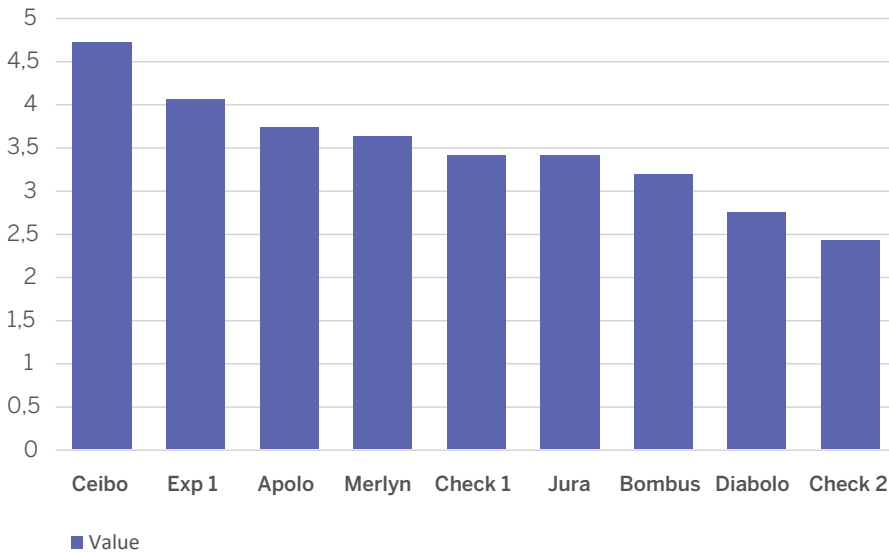

1

Characteristics

- Rapid initial growth
- Medium-high winter DM production
- High density of flowers
- Early flowering
- High reseeding capability

Growth Initial Score (Year 2017).