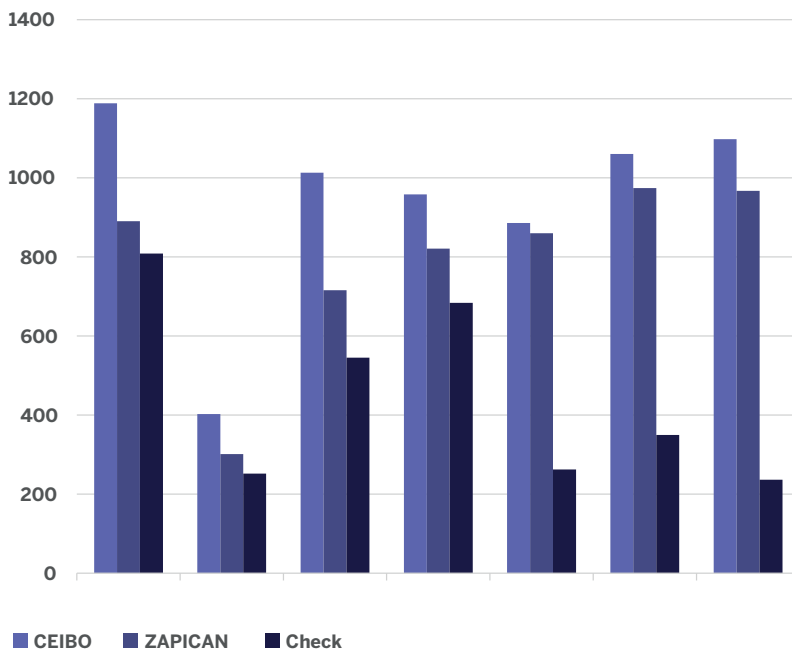

## Characteristics

- Rapid initial growth
- Medium-high winter DM production
- High density of flowers
- Early flowering
- High reseeding capability

Growth Initial Score (Year 2017).

Dry Matter Yield (7 Cuts During 2016-2017).