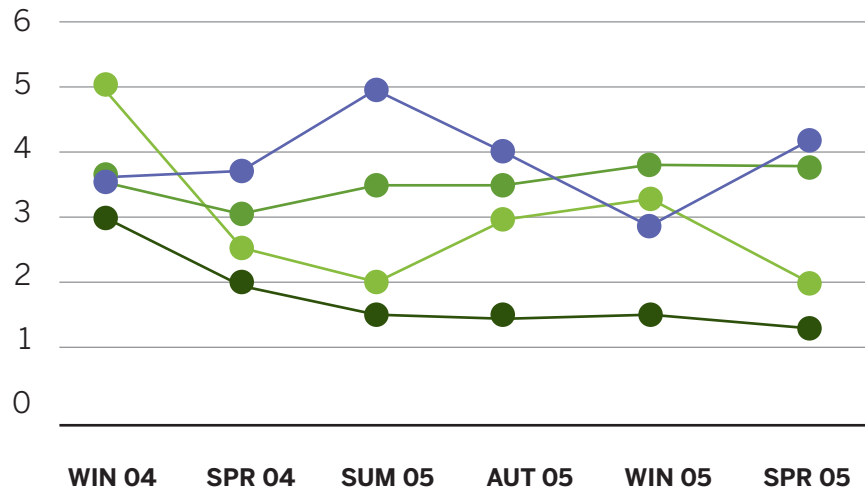

Short rotation grasslands: Jerónimo brome grass + Panther chicory + Vulcano red clover + Goliath white clover + Diábolo white clover.

SEEDING RATE

In rows at 17.5 cm. Target: 20-40 plants/m², depending on the environment. 1-3 kg/ha.

Royal Q100 fescue with Goliath white clover
Chacra Bellocq (Buenos Aires).

goliath

white clover

Positioning and uses.

 **gentos**
GENTE DE PASTOS

Est. El Arapey – 9 July 2005 – Cover rate of WC.

● Diabolo ● Goliath ● Diabolo + Goliath ● Lucero

goliath

white clover

Positioning and uses.

 **gentos**
GENTE DE PASTOS