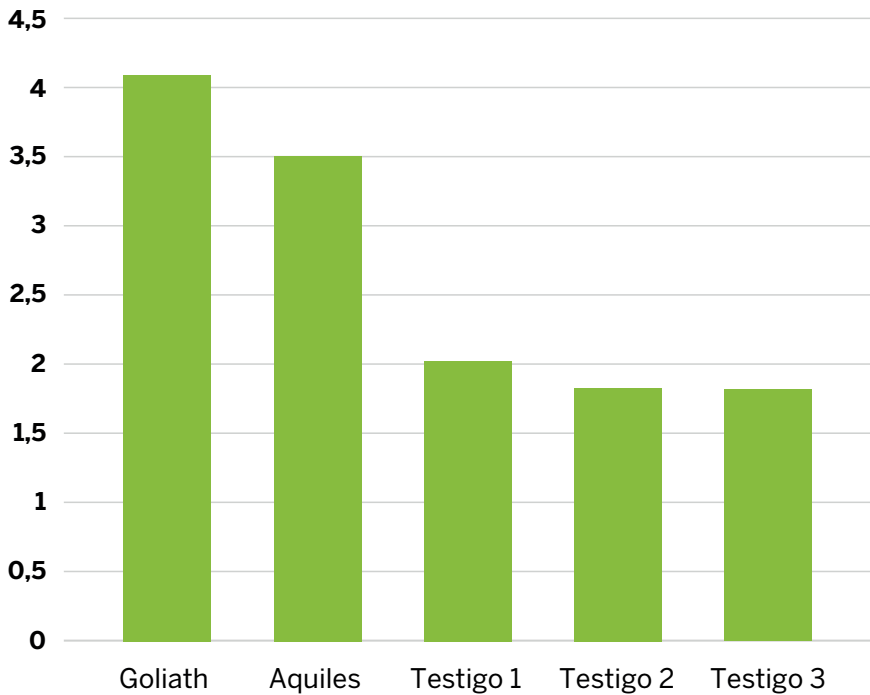

GROWTH CURVE

Autumn-winter-spring production, with the highest concentration in late spring and good autumn growth.

CYCLE TO FLOWERING

Long cycle, with flowering extended towards summer.

goliath

white clover

Positioning and uses.

 **gentos**
GENTE DE PASTOS

2

Autumn growth score

Scale from 1 (minor) to 5 (maximum)
Greater growth than other controls.

High associability with grasses.

Royal Q200 (right) and Royal Q100 (left)
Both combined with Goliath white clover.