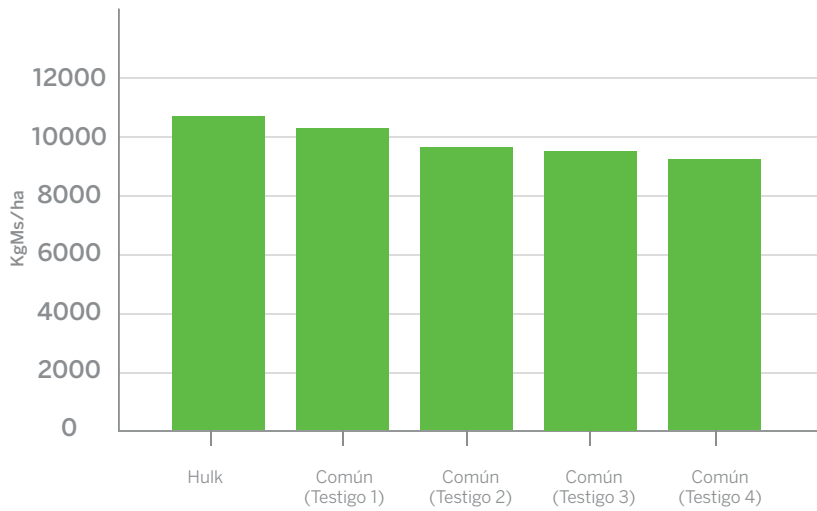

4

Wheatgrass forage production 2016 (7 cuttings)

Agropiro Hulk

Positioning and uses.

Hulk wheatgrass. Year of establishment.
Heterogeneous low environment (saline soil) - Maipú
(Buenos Aires).