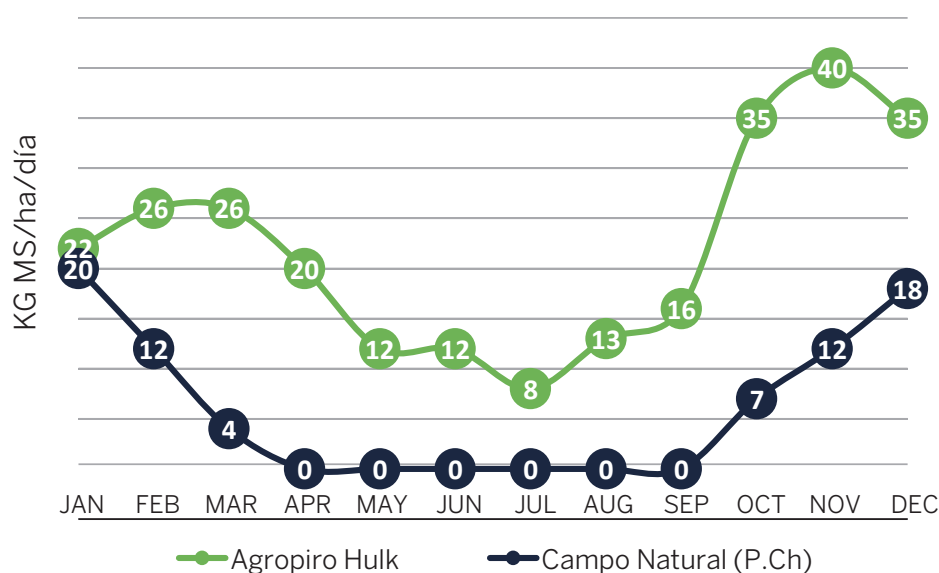

### **CYCLE TO FLOWERING**

Rate cycle. Depending on weather conditions, the typical window is from December to January. Excellent resource for the forage chain after fescues.

# Agropiro Hulk

High vigor of  
establishment.

# Agropiro Hulk

**Hulk - Year of establishment - Laprida, Buenos Aires.**

Saline/sodic lowland soil. pH: 8.7 - CE: 6.8

High vigor of establishment.

2

## Seasonal growth rate

**Saline lowland (Cuenca del Salado).**