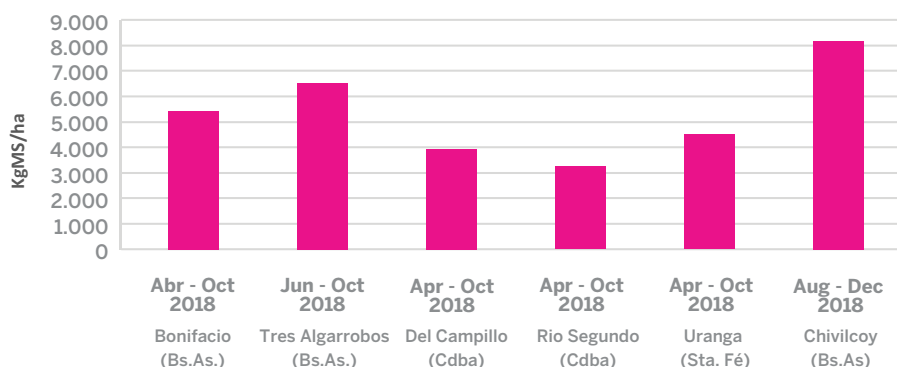

### SEEDING RATE

40-60 plants/m<sup>2</sup> as target. 20-25 kg/ha when pure, and 15-20 kg/ha when mixed.

40-60  
plants/m<sup>2</sup>  
as target.

20-25 kg/ha  
(pure) and  
15-20 kg/ha  
(mixed)

# Nitromax Vicia Villosa

## Total cumulative production of NITRO MAX Vicia villosa – AAPRESID, 2018.