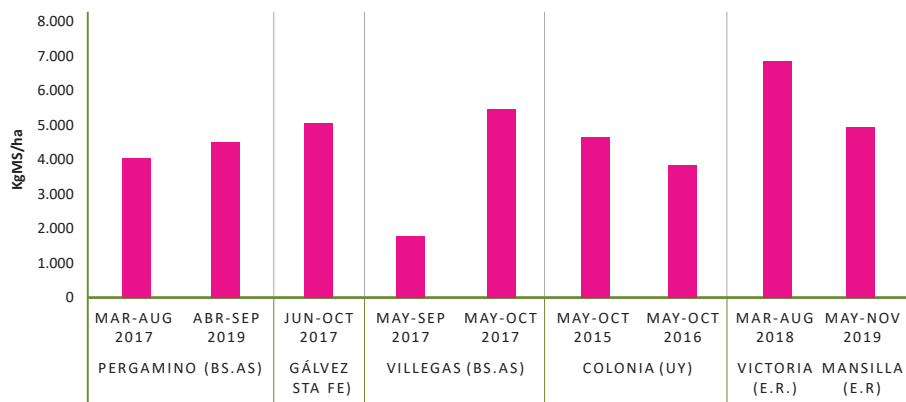

Total cumulative production of NITRO MAX Vicia villosa.

Nitromax Vicia Villosa